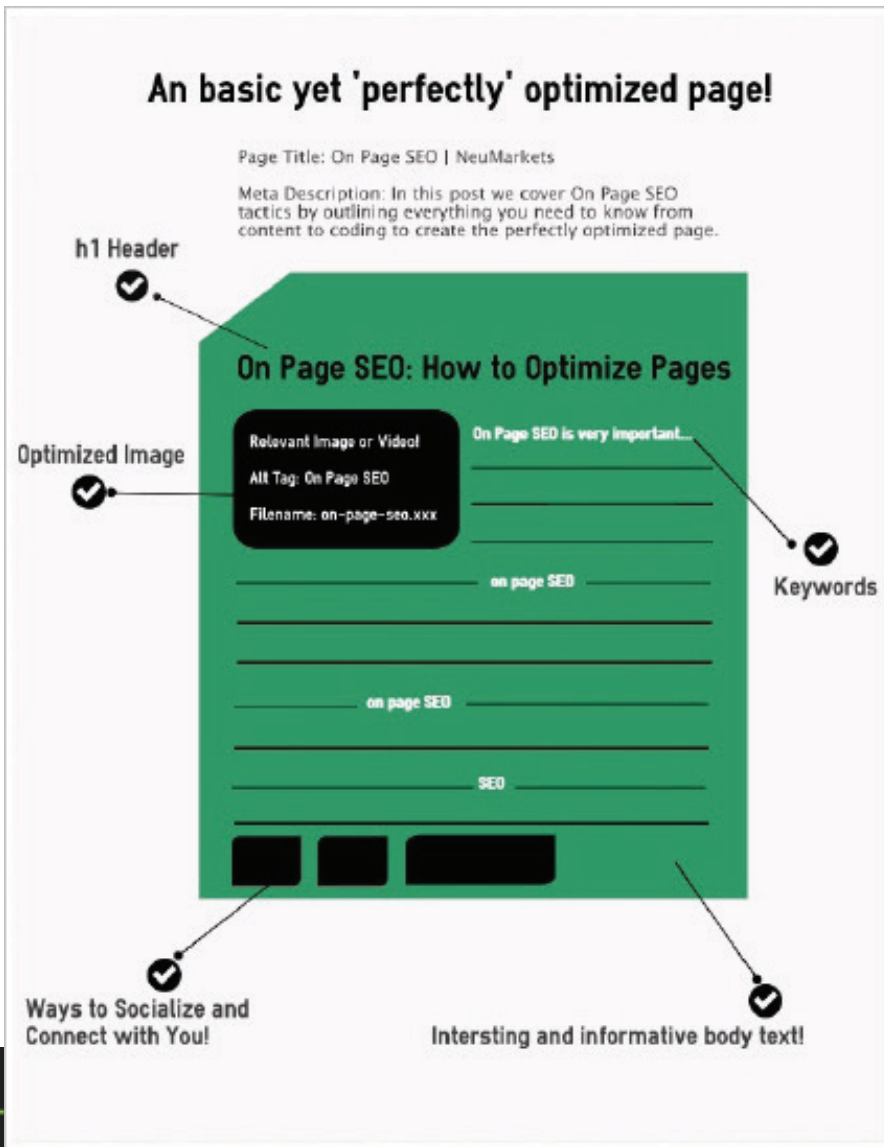

Install and Configure the Yoast plugin on your new website.

Add meta-data to all you webpages.

Yoast SEO

Totally looked on the GC

BASIC ON-PAGE SEO OPTIMIZATION

On Page SEO refers to settings you can apply on your website so that it is optimized for search engines.