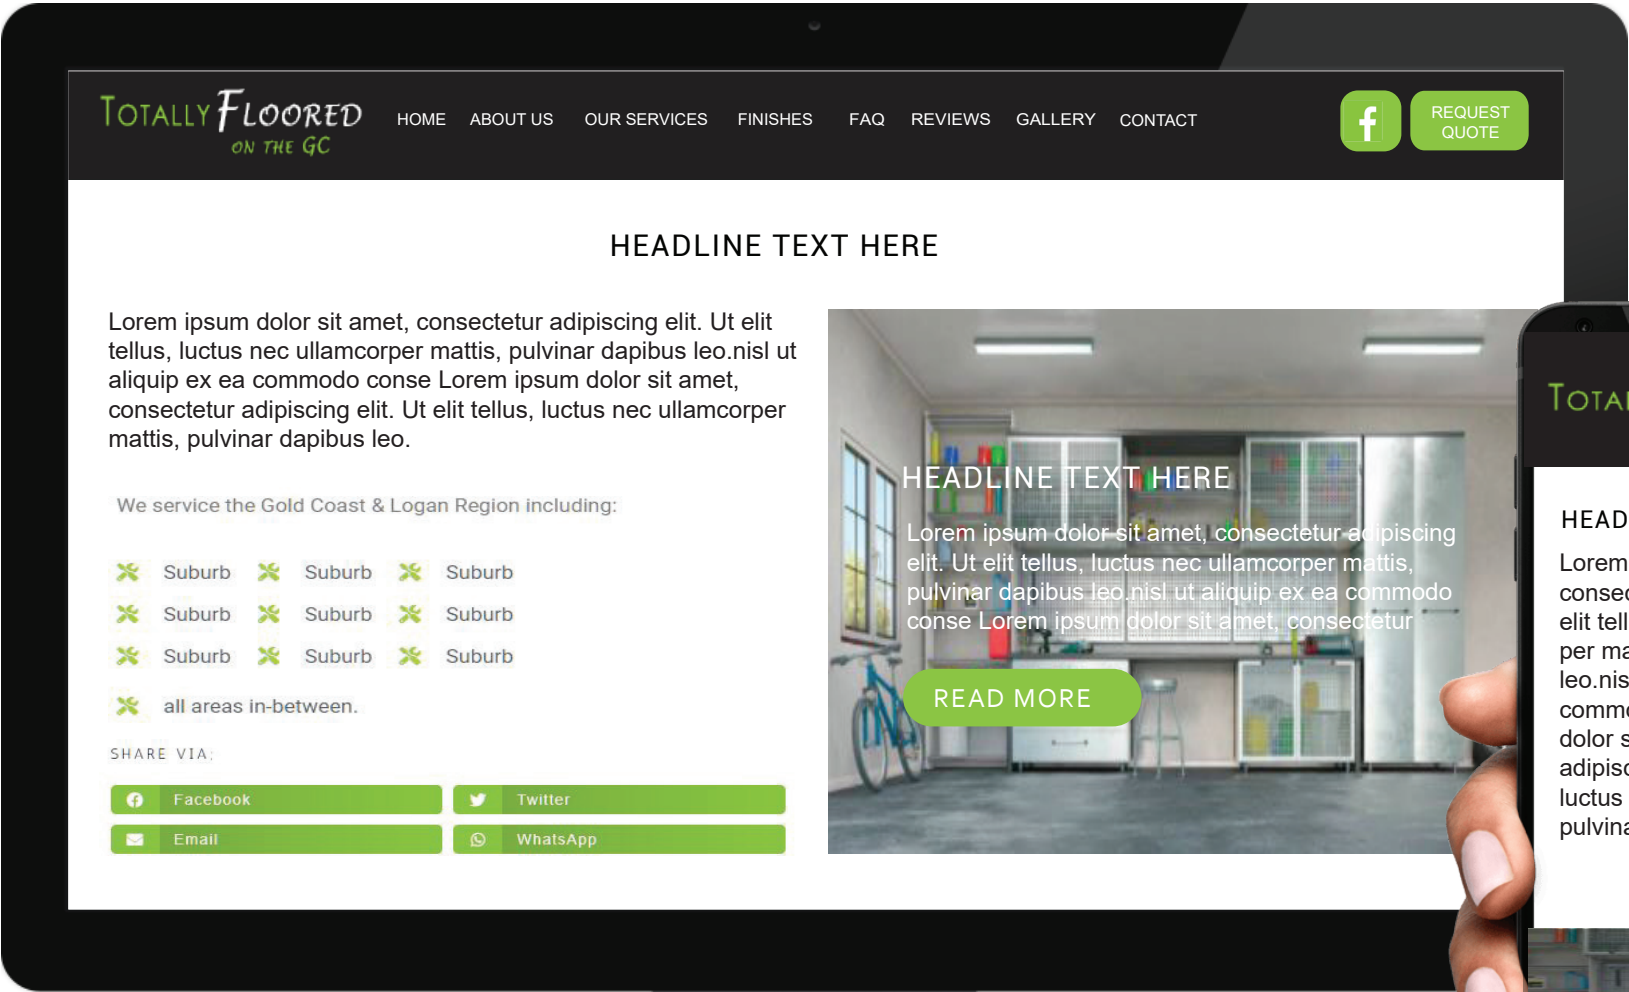

WIREFRAME SITE MAP

HOME PAGE

SERVICES PAGE

FINISHES PAGE

GALLERY PAGE

REVIEWS PAGE

HEADER - HOME PAGE

SECTION 1 MAIN INFO - HOME PAGE

FOOTER - ALL PAGES

TOTALLY FLOORED
ON THE GC

WEBDESIGN PAPER PROTOTYPE

WORDPRESS CUSTOM FIELD PAGE

SEO YOAST PLUGIN CONFIGURATION

Yoast SEO is one of the most widely popular WordPress plugins around and it's easy to understand why. Whether you're running a personal blog or you're a SEO professional managing a website for a client, Yoast is a powerful tool that can help you make your site as search engine-friendly as possible.