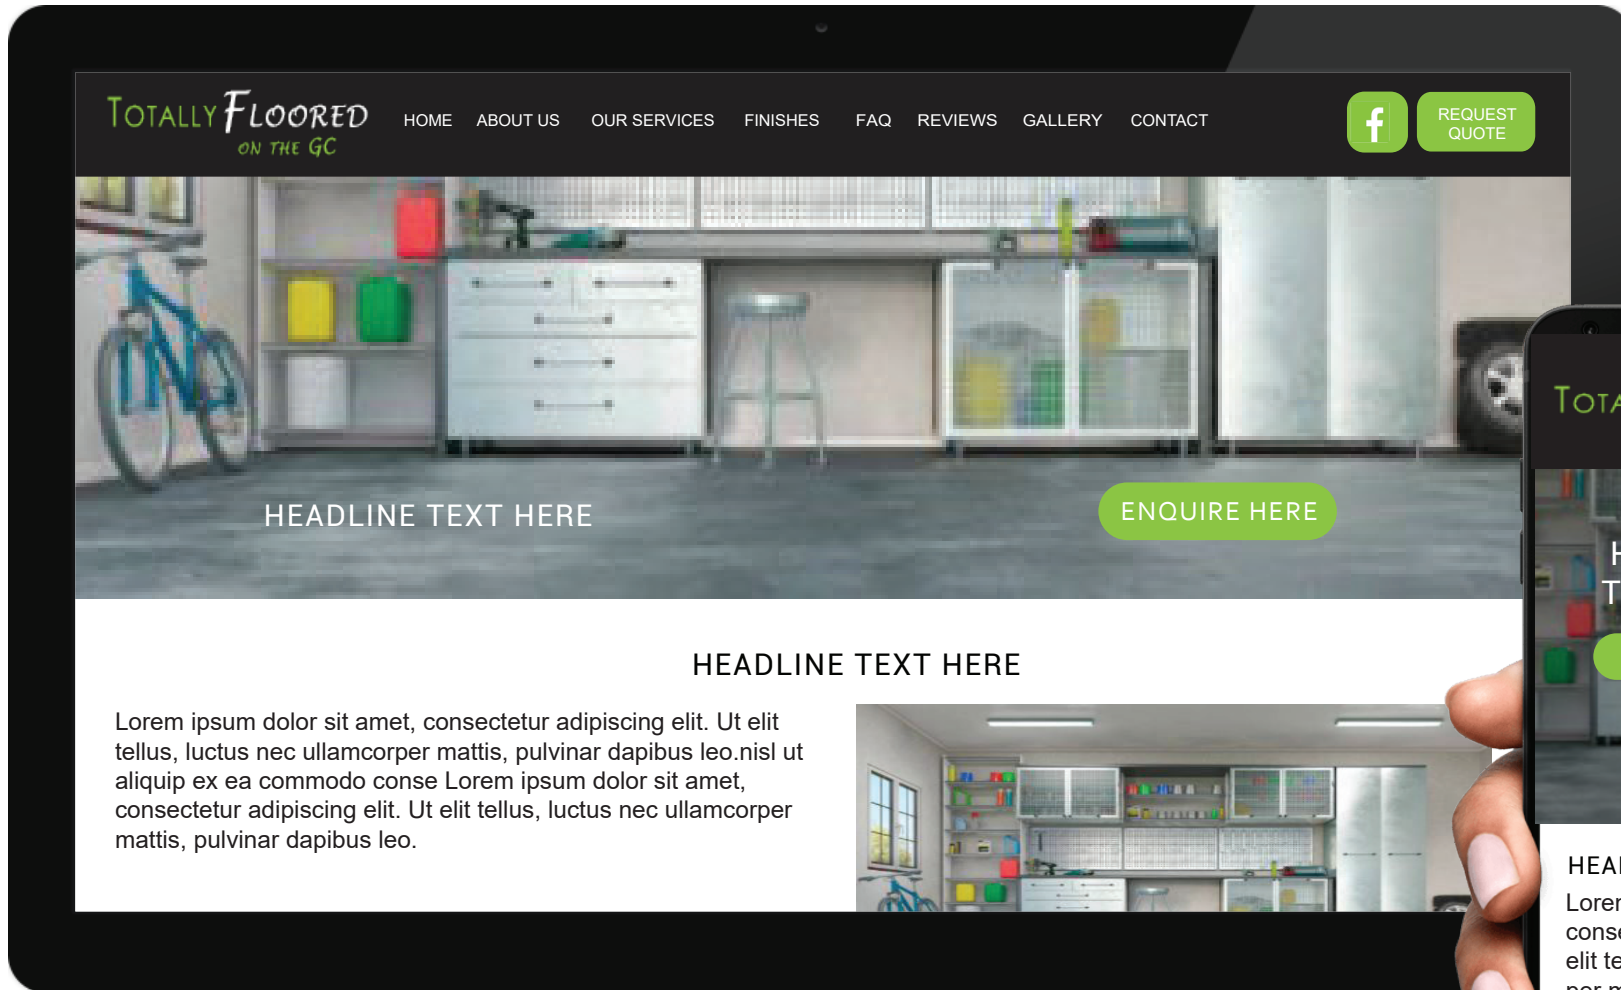

HEADER - HOME PAGE