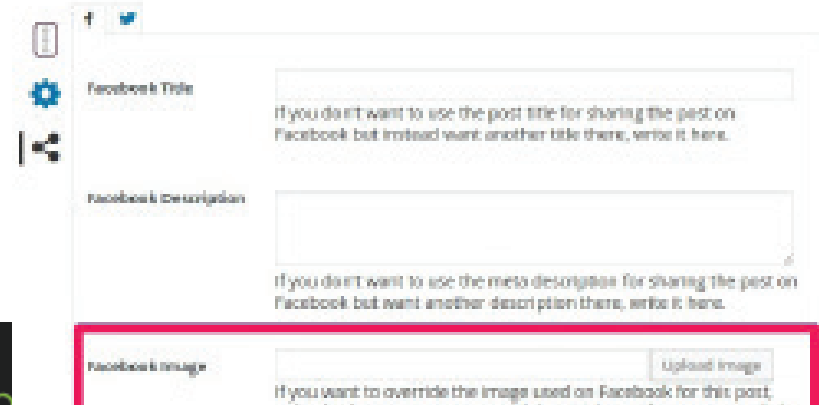

FOOTER - ALL PAGES

TOTALLY FLOORED
ON THE GC

WEBDESIGN PAPER PROTOTYPE

WORDPRESS CUSTOM FIELD PAGE

SEO YOAST PLUGIN CONFIGURATION

Yoast SEO is one of the most widely popular WordPress plugins around and it's easy to understand why. Whether you're running a personal blog or you're a SEO professional managing a website for a client, Yoast is a powerful tool that can help you make your site as search engine-friendly as possible.

Install and Configure the Yoast plugin on your new website.

Add meta-data to all you webpages.

Yoast SEO

Totally looked on the GC

BASIC ON-PAGE SEO OPTIMIZATION

On Page SEO refers to settings you can apply on your website so that it is optimized for search engines.