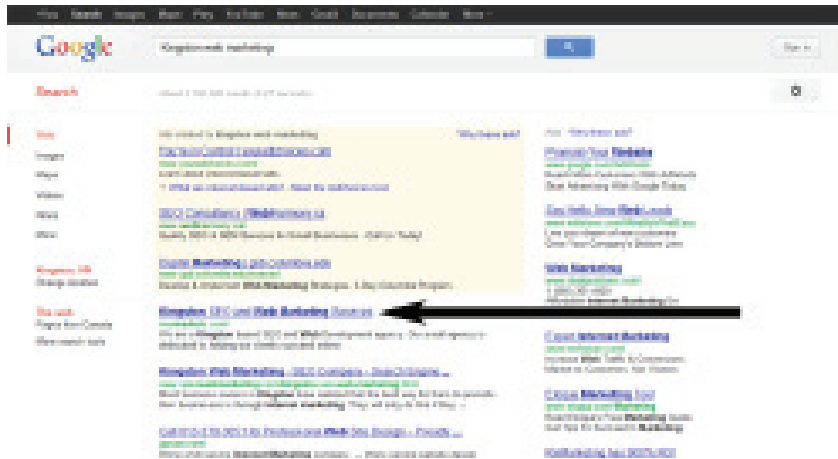

FOOTER - ALL PAGES

TOTALLY FLOORED
ON THE GC

WEBDESIGN PAPER PROTOTYPE

WORDPRESS CUSTOM FIELD PAGE

SEO YOAST PLUGIN CONFIGURATION

Yoast SEO is one of the most widely popular WordPress plugins around and it's easy to understand why. Whether you're running a personal blog or you're a SEO professional managing a website for a client, Yoast is a powerful tool that can help you make your site as search engine-friendly as possible.

Install and Configure the Yoast plugin on your new website.

Add meta-data to all you webpages.

Yoast SEO

Totally looked on the GC

BASIC ON-PAGE SEO OPTIMIZATION

On Page SEO refers to settings you can apply on your website so that it is optimized for search engines.