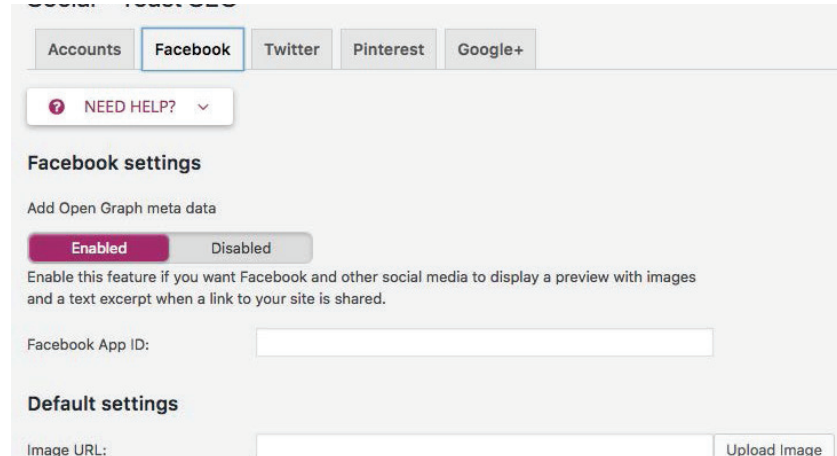

FOOTER - ALL PAGES

TOTALLY FLOORED
ON THE GC

WEBDESIGN PAPER PROTOTYPE

WORDPRESS CUSTOM FIELD PAGE

SEO YOAST PLUGIN CONFIGURATION

Yoast SEO is one of the most widely popular WordPress plugins around and it's easy to understand why. Whether you're running a personal blog or you're a SEO professional managing a website for a client, Yoast is a powerful tool that can help you make your site as search engine-friendly as possible.

Install and Configure the Yoast plugin on your new website.

Add meta-data to all you webpages.

Yoast SEO

Totally looked on the GC

BASIC ON-PAGE SEO OPTIMIZATION

On Page SEO refers to settings you can apply on your website so that it is optimized for search engines.